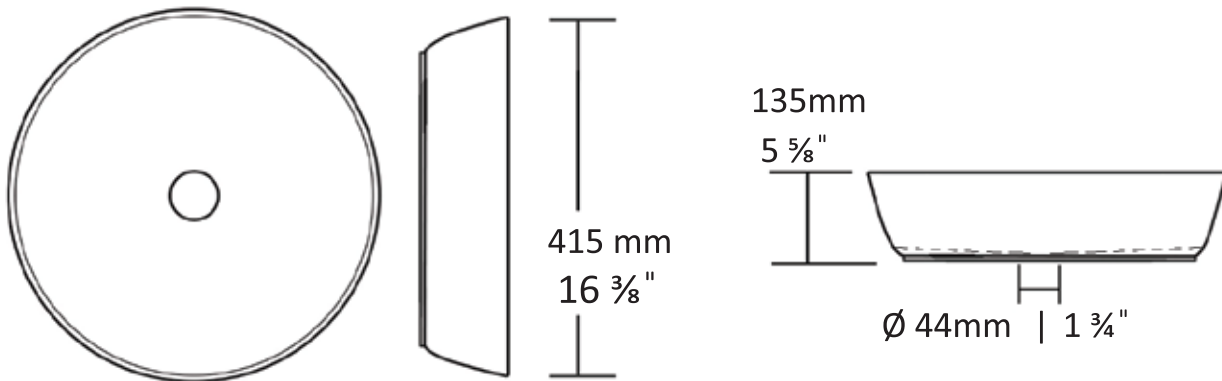

KOLLEZI

○ B33

○ B33

○ B33-BK

○ B33-WM

○ B33

Technical Information

*Valid rough-in positions and spaces required before installation

Lavatory type.....Top mount
 Dimension.....415 x 415 x 135 mm
 Dimension.....16 3/8 x 16 3/8 x 5 5/8"
 Basin shape.....Round
 Faucet option.....External
 Waste outlet.....Ø 44mm | 1 3/4"
 Material.....Porcelain matt
 Overflow.....N/A
 Mounting type.....Glue on
 Anti-Bacterial.....Standard
 Nano glaze.....Regular
 Anti-Scratch.....Standard
 Crafting.....Hand made
 Weight.....7 kg
 Use.....Residential
 Warranty.....3 years
 All product dimensions are nominal

Information Technique

*Valider les positions des ouvertures de plomberie brute et l'espace que le produit nécessite avant l'installation.

Type de lavabo.....Vasque
 Dimension.....415 x 415 x 135 mm
 Dimension.....16 3/8 x 16 3/8 x 5 5/8"
 Forme du lavabo.....Rond
 Robinet option.....Externe
 Trou d'évacuation.....Ø 44mm | 1 3/4"
 Matériel.....Porcelaine mat
 Trop plein.....Non applicable
 Type d'installation.....Collé
 Anti-Bactérie.....Standard
 Fini-nano.....Régulier
 Anti-rayure.....Standard
 Fabrication.....Artisanale
 Poids.....7 kg
 Utilisation.....Résidentiel
 Garantie.....3 ans
 Toutes les dimensions sont nominales