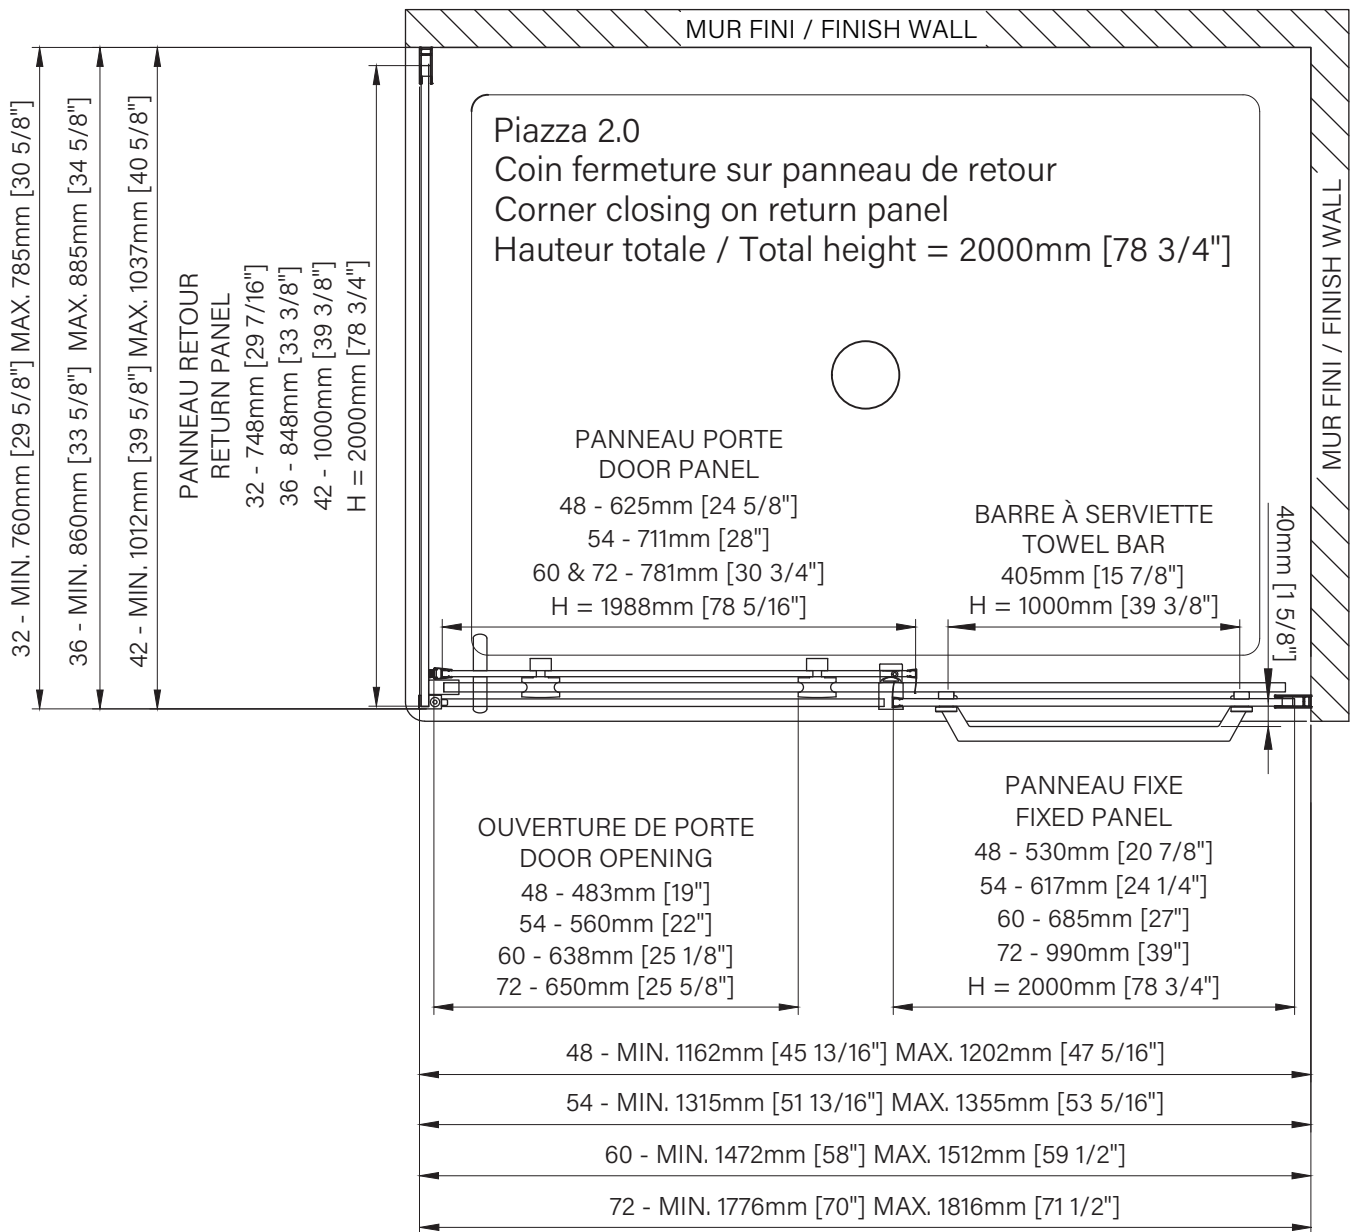

Features :

- Height of 78 3/4" (2000mm)
- Towel bar and hook included
- Zitta Clip bottom door guide to ease cleaning
- Aluminum threshold and sealing gaskets
- Safe tempered glass with polished edges
- Door anti-jump and stopper

Panneau fixe / Fixed panel

48" : DG0248SF01 80" x 22" x 1", 64bs 2032mm x 559mm x 25mm, 29kg	60" : DG0260SF01 80" x 28" x 1", 82bs 2032mm x 711mm x 25mm, 372kg
54" : DG0254SF01 80" x 25" x 1", 73lbs 2032mm x 635mm x 25mm, 33kg	70" : DG0272SF01 80" x 40" x 1", 115lbs 2032mm x 1016mm x 25mm, 52kg

**Les dimensions d'emballage peuvent varier ou changer sans préavis.
**Packaging dimensions may vary or change without notice.

zitta.ca

Piazza 2.0

Rolling shower door
 Corner 1 door, 1 fixed, 1 return
 Closing on return panel
 Available configurations :
 48" / 54" / 60" / 72"

Porte de douche à roulement
Coin 1 porte, 1 fixe, 1 retour
Fermeture sur panneau de retour
Configurations disponibles :
48" / 54" / 60" / 72"

The dimensions are subject to manufacturer's tolerance and may change without notice.
 Les dimensions sont soumises à des tolérances de fabrication et peuvent changer sans préavis.