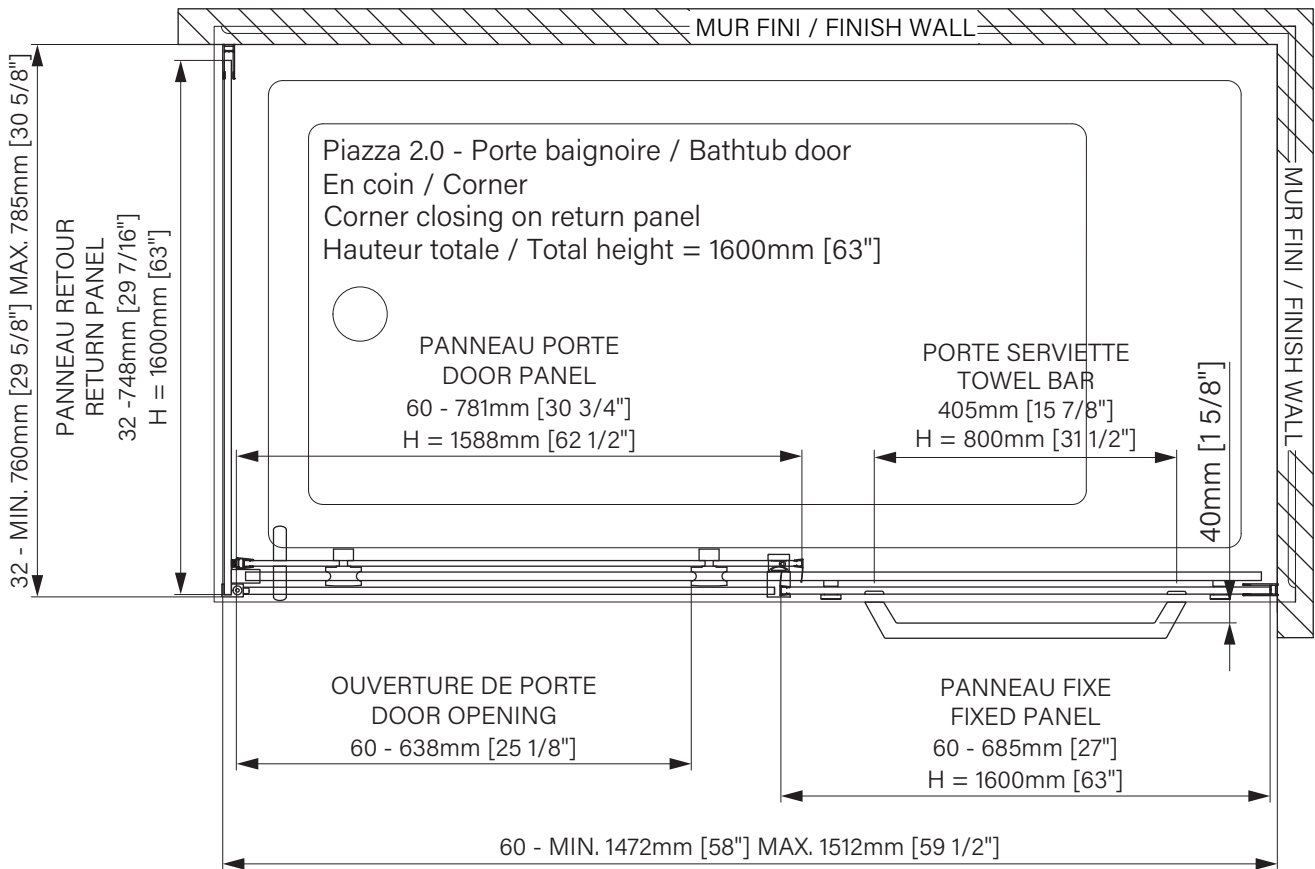

Features :

- Height of 63" (1600mm)
- Towel bar and hook included
- Zitta Clip bottom door guide to ease cleaning
- Aluminum threshold and sealing gaskets
- Safe tempered glass with polished edges
- Door anti-jump and stopper

Panneau fixe / Fixed panel
60" : DG0260BF01
64" x 28" x 1", 64lbs
1626mm x 711mm x 25mm, 29kg

Kit de quincaillerie / Hardware kit
60" : DH0360BX_0
65" x 7" x 3", 12lbs
1651mm x 178mm x 76mm, 5.4kg

Panneau de retour / Return panel
32" : DG0232BX01
64" x 31" x 1", 7lbs
1626mm x 787mm x 25mm, 32.2kg

Kit de quincaillerie de retour / Return hardware kit
32" : DH0201BX_0
69" x 3" x 3", 5lbs
1753mm x 76mm x 76mm, 2.3kg

**Les dimensions d'emballage peuvent varier ou changées sans préavis.

**Packaging dimensions may vary or change without notice.

Piazza 2.0

Rolling bath door
 Corner 1 door, 1 fixed, 1 return
 Closing on return panel
 Available configurations :
 60"

Porte de bain à roulement
Coin 1 porte, 1 fixe, 1 retour
Fermeture sur panneau de retour
Configurations disponibles :
 60"