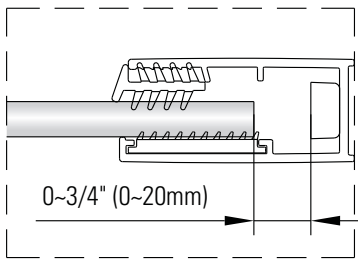

Modèle / Model	Code (kit)	Boîte # / Box #	Composante(s) / Component(s)	Codes	LOT
SELLA 3660	31.1324.263.30	1	SELLA RET36 CHR/CL	33.1324.201.30	LOT #0
		2	SELLA 60 CHR/CL	31.1324.062.30	LOT #0

40	41	42	43	44	45	46	47	
								
x3	x1	x1	x1	x2 M4X20	x1	x1	x1	
39.5000.296.00	39.2000.238.60	39.3000.203.00	39.5000.342.60	39.5000.385.00	39.9000.235.30	39.2000.240.60	39.5000.386.00	

Matériel requis non-inclus/Required materials not included

1

	A(mm)	A(po/in)
SELLA 48	1165~1185	45 7/8 ~46 5/8
SELLA 60	1465~1485	57 11/16~58 7/16

	B(mm)	B(po/in)
SELLA 32	763~783	30 1/16~30 13/16
SELLA 36	863~883	34~34 3/4