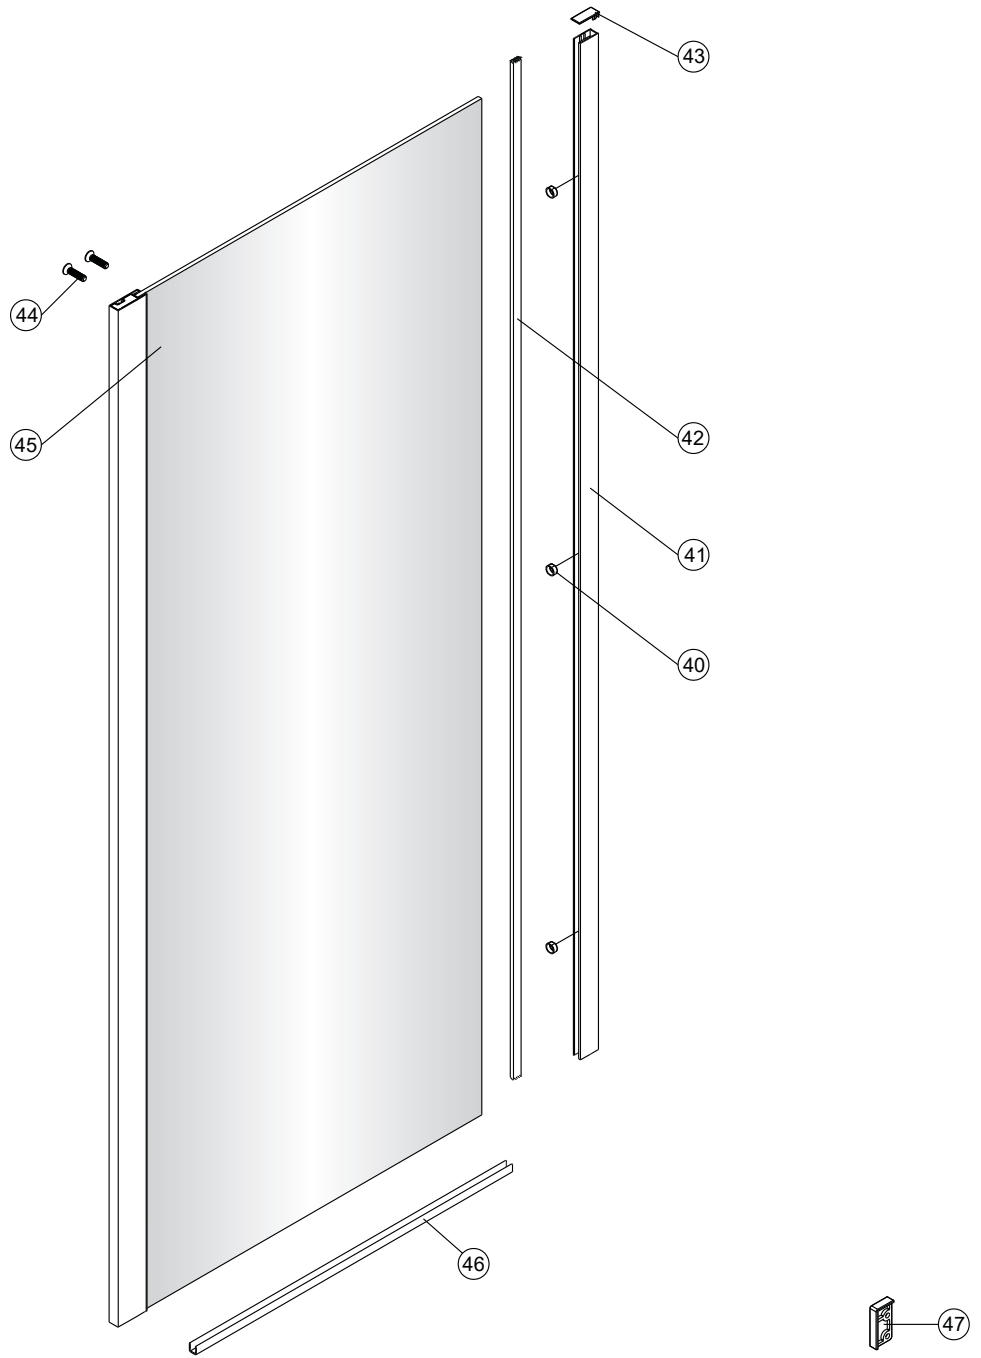

Modèle / Model	Code (kit)	Boîte # / Box #	Composante(s) / Component(s)	Codes	LOT
SELLA 3660	31.1324.263.30	1	SELLA RET36 CHR/CL	33.1324.201.30	LOT #0
		2	SELLA 60 CHR/CL	31.1324.062.30	LOT #0