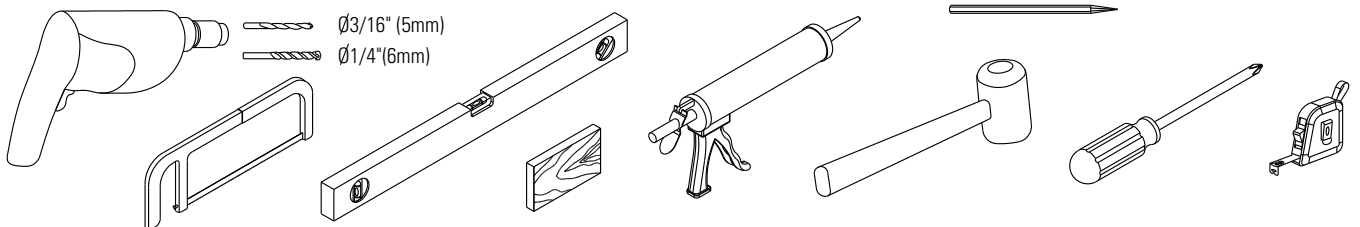

Matériel requis non-inclus/Required materials not included