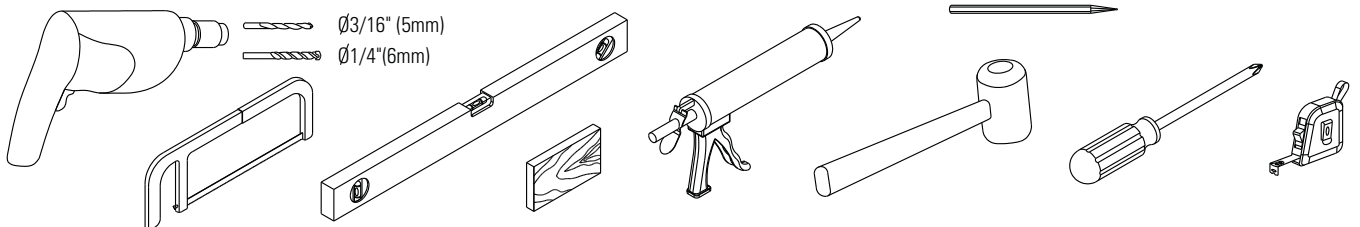

Matériel requis non-inclus/Required materials not included