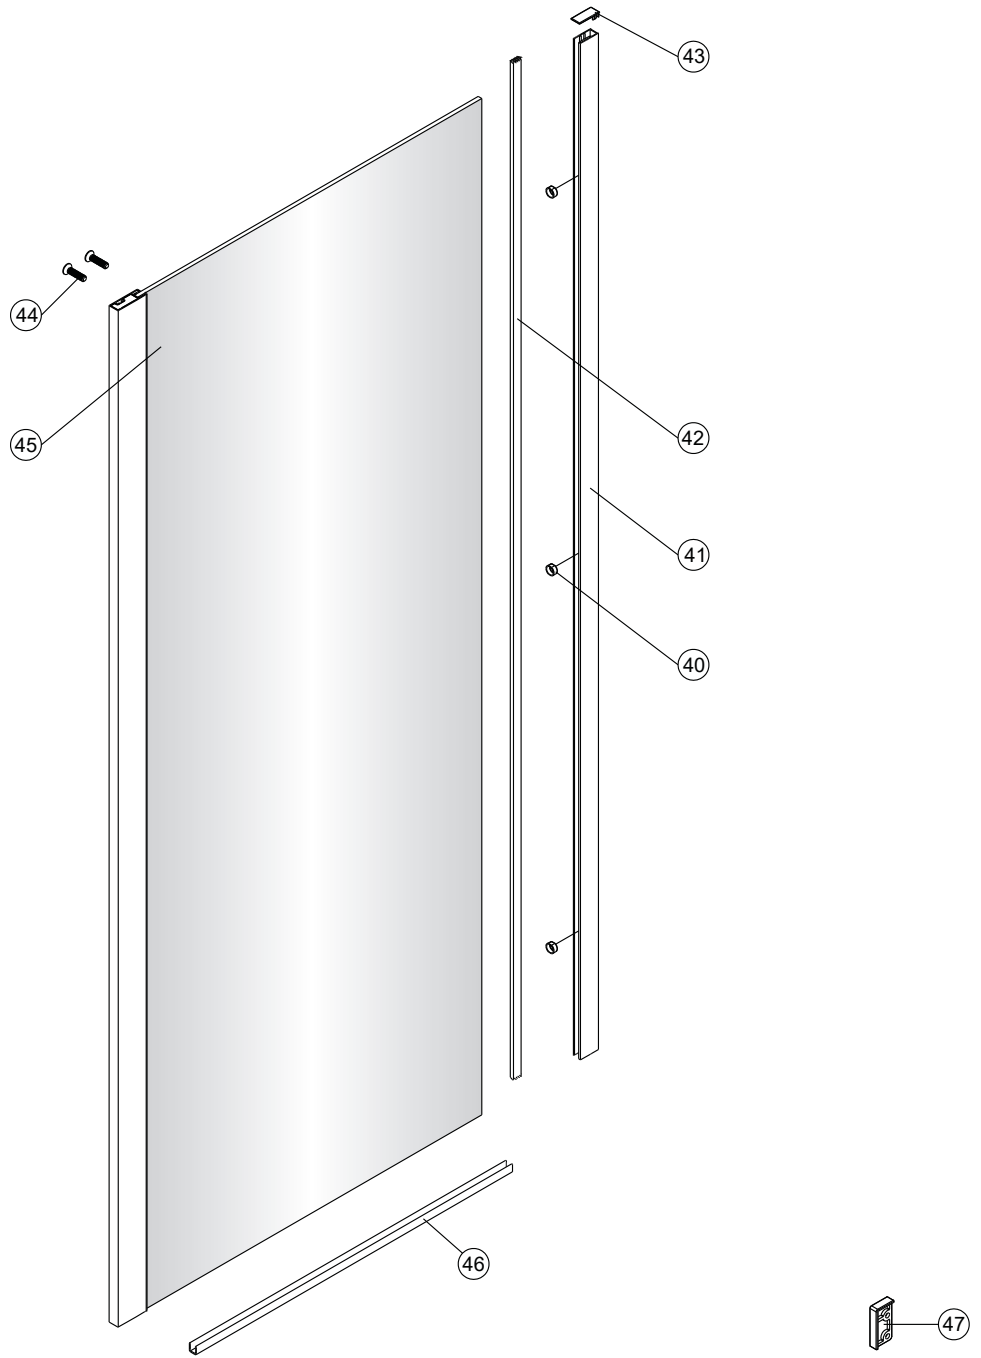

Modèle / Model	Code (kit)	Boîte # / Box #	Composante(s) / Component(s)	Codes	LOT
SELLA 3260	31.1324.163.30	1	SELLA RET32 CHR/CL	33.1324.101.30	LOT #0
		2	SELLA 60 CHR/CL	31.1324.062.30	LOT #0