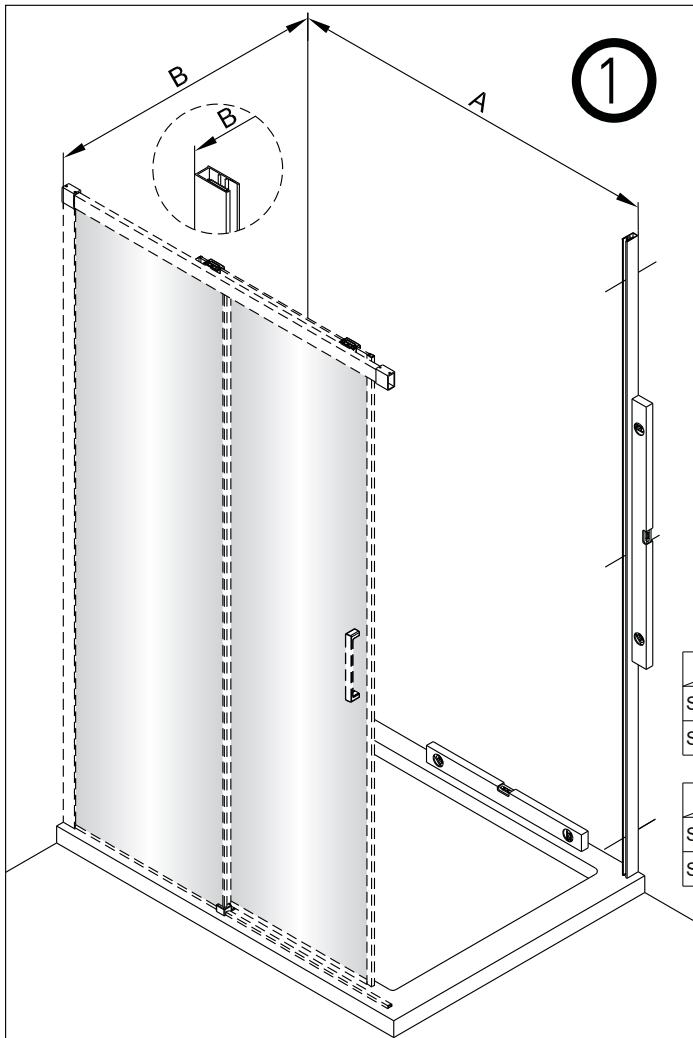

1

	A(mm)	A(po/in)
SELLA 48	1165~1185	45 7/8 ~46 5/8
SELLA 60	1465~1485	57 11/16~58 7/16

	B(mm)	B(po/in)
SELLA 32	763~783	30 1/16~30 13/16
SELLA 36	863~883	34~34 3/4

2