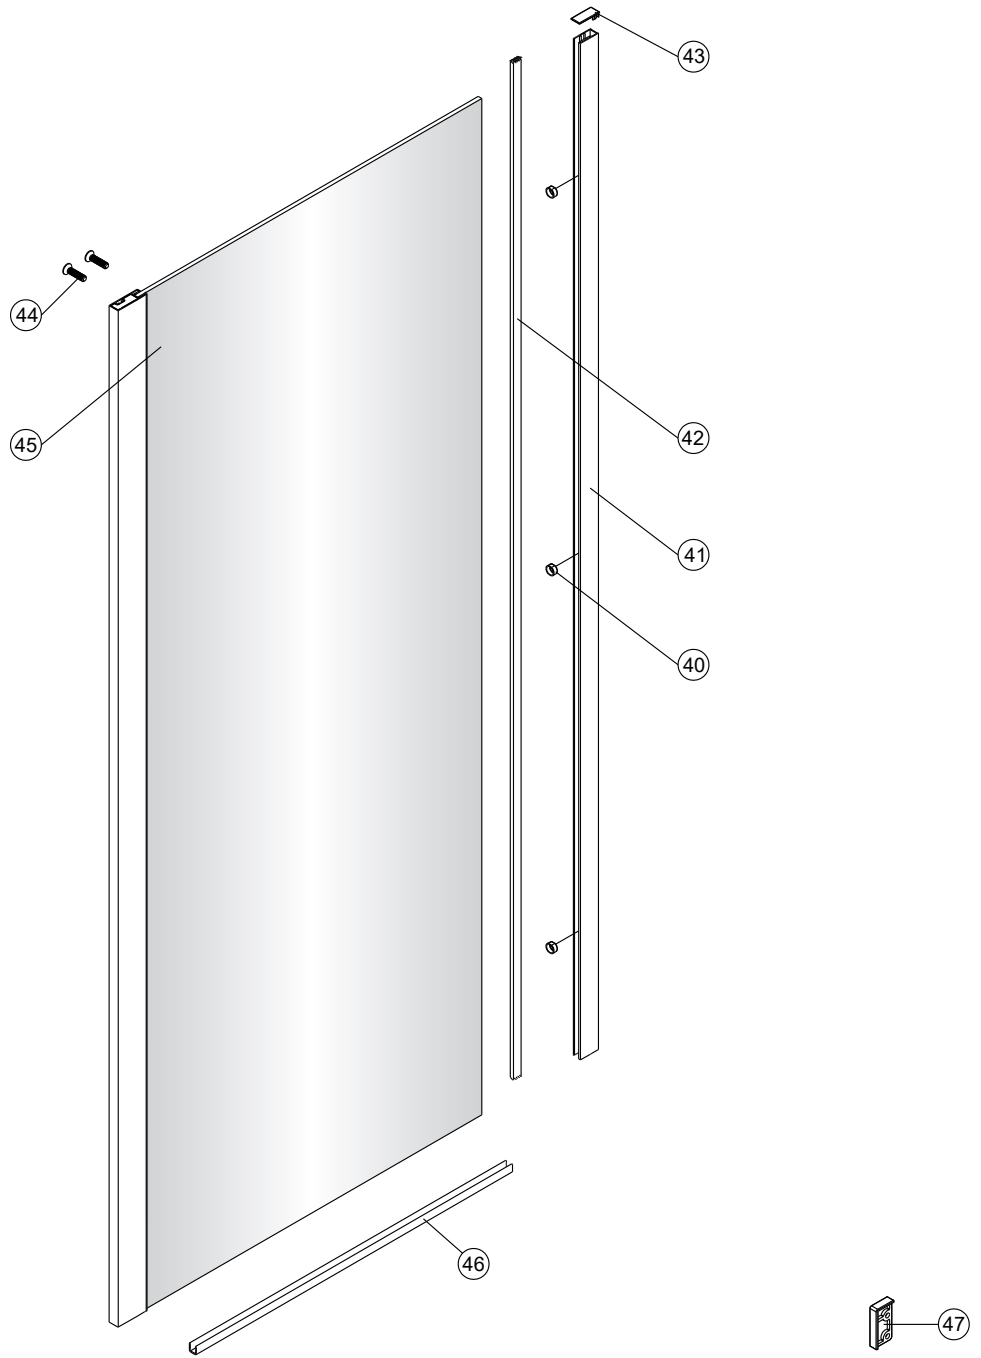

Modèle / Model	Code (kit)	Boîte # / Box #	Composante(s) / Component(s)	Codes	LOT
SELLA 3648	31.1324.253.30	1	SELLA RET36 CHR/CL	33.1324.201.30	LOT #0
		2	SELLA 48 CHR/CL	31.1324.052.30	LOT #0