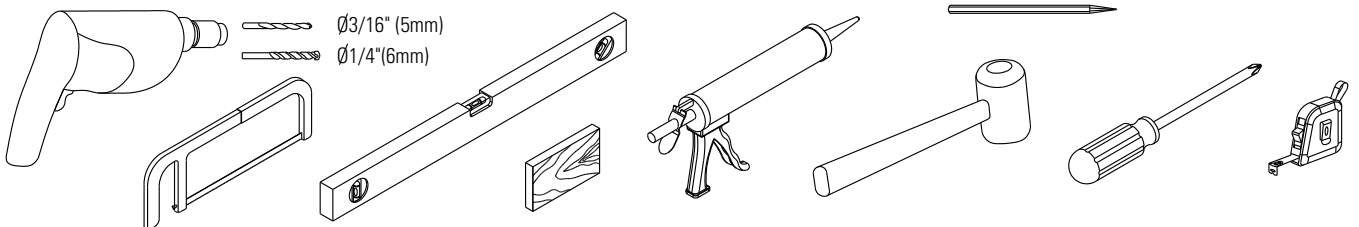

Matériel requis non-inclus/Required materials not included